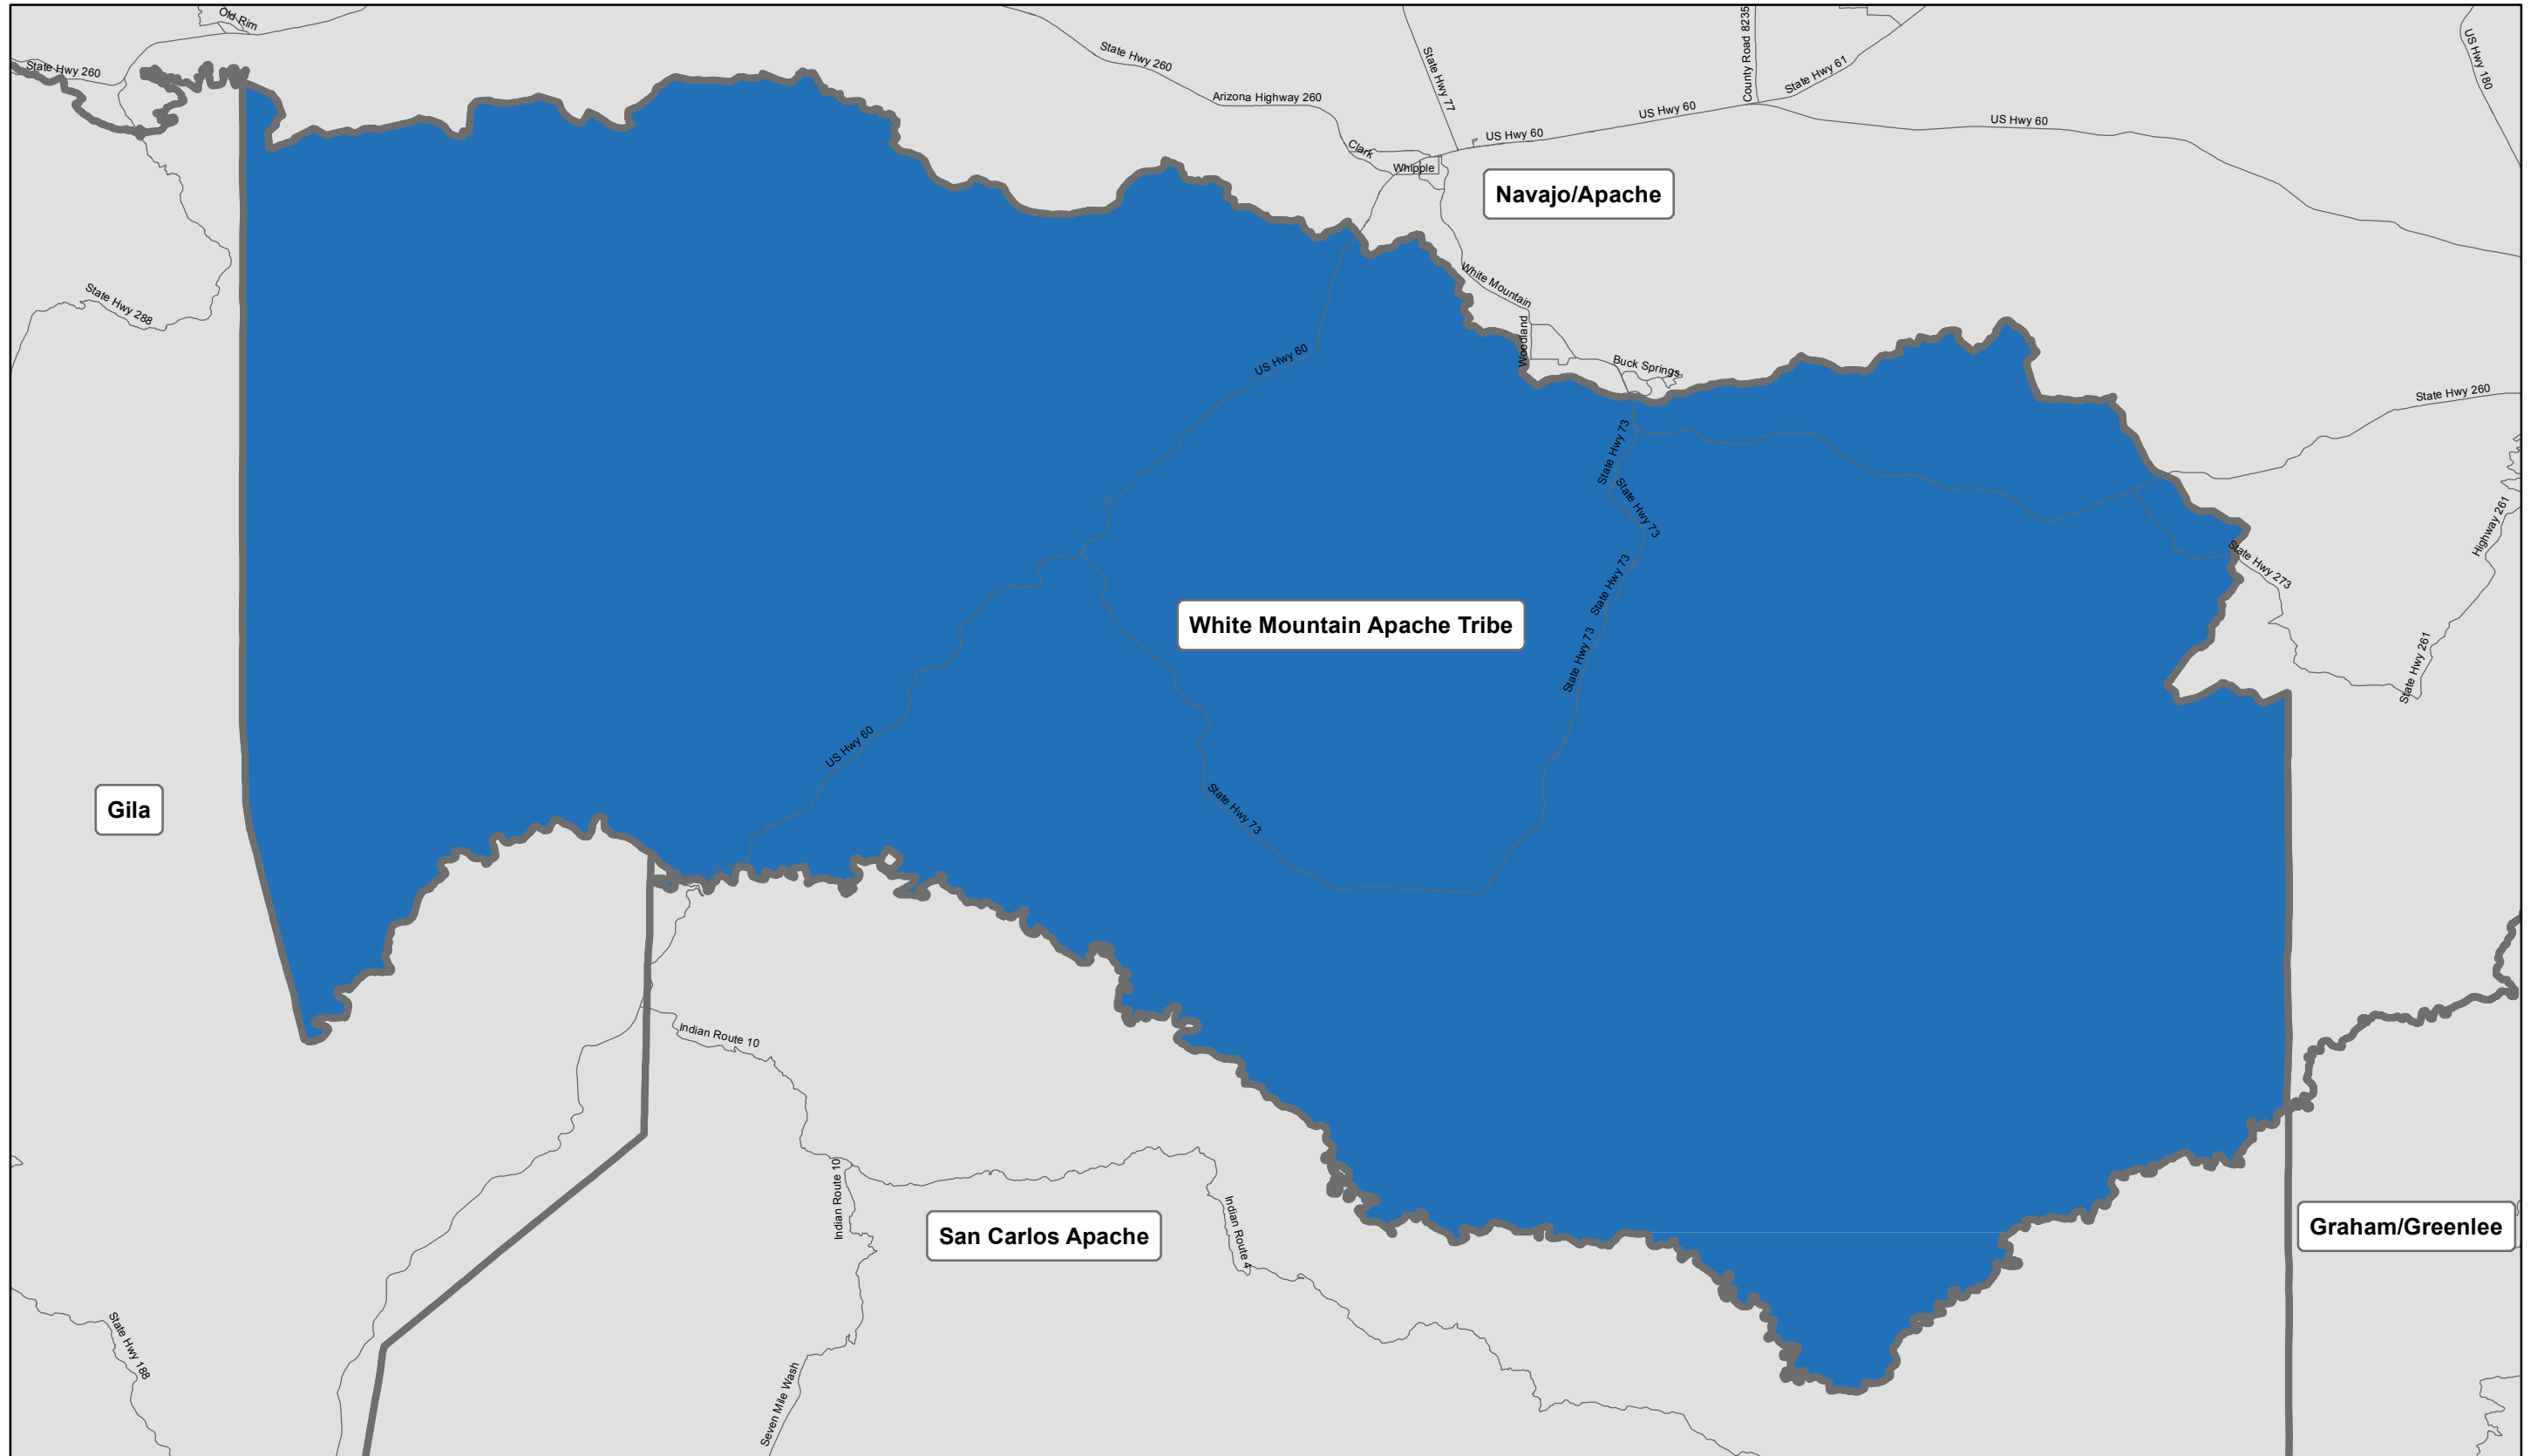

# White Mountain Apache Tribe Regional Partnership Council

## Boundary Map

White Mountain Apache Tribe Regional Partnership Council provides services in the communities of the White Mountain Apache Tribe of the Fort Apache Indian Reservation.

First Things First Regional Boundary as of July 1, 2014 (FY2015)