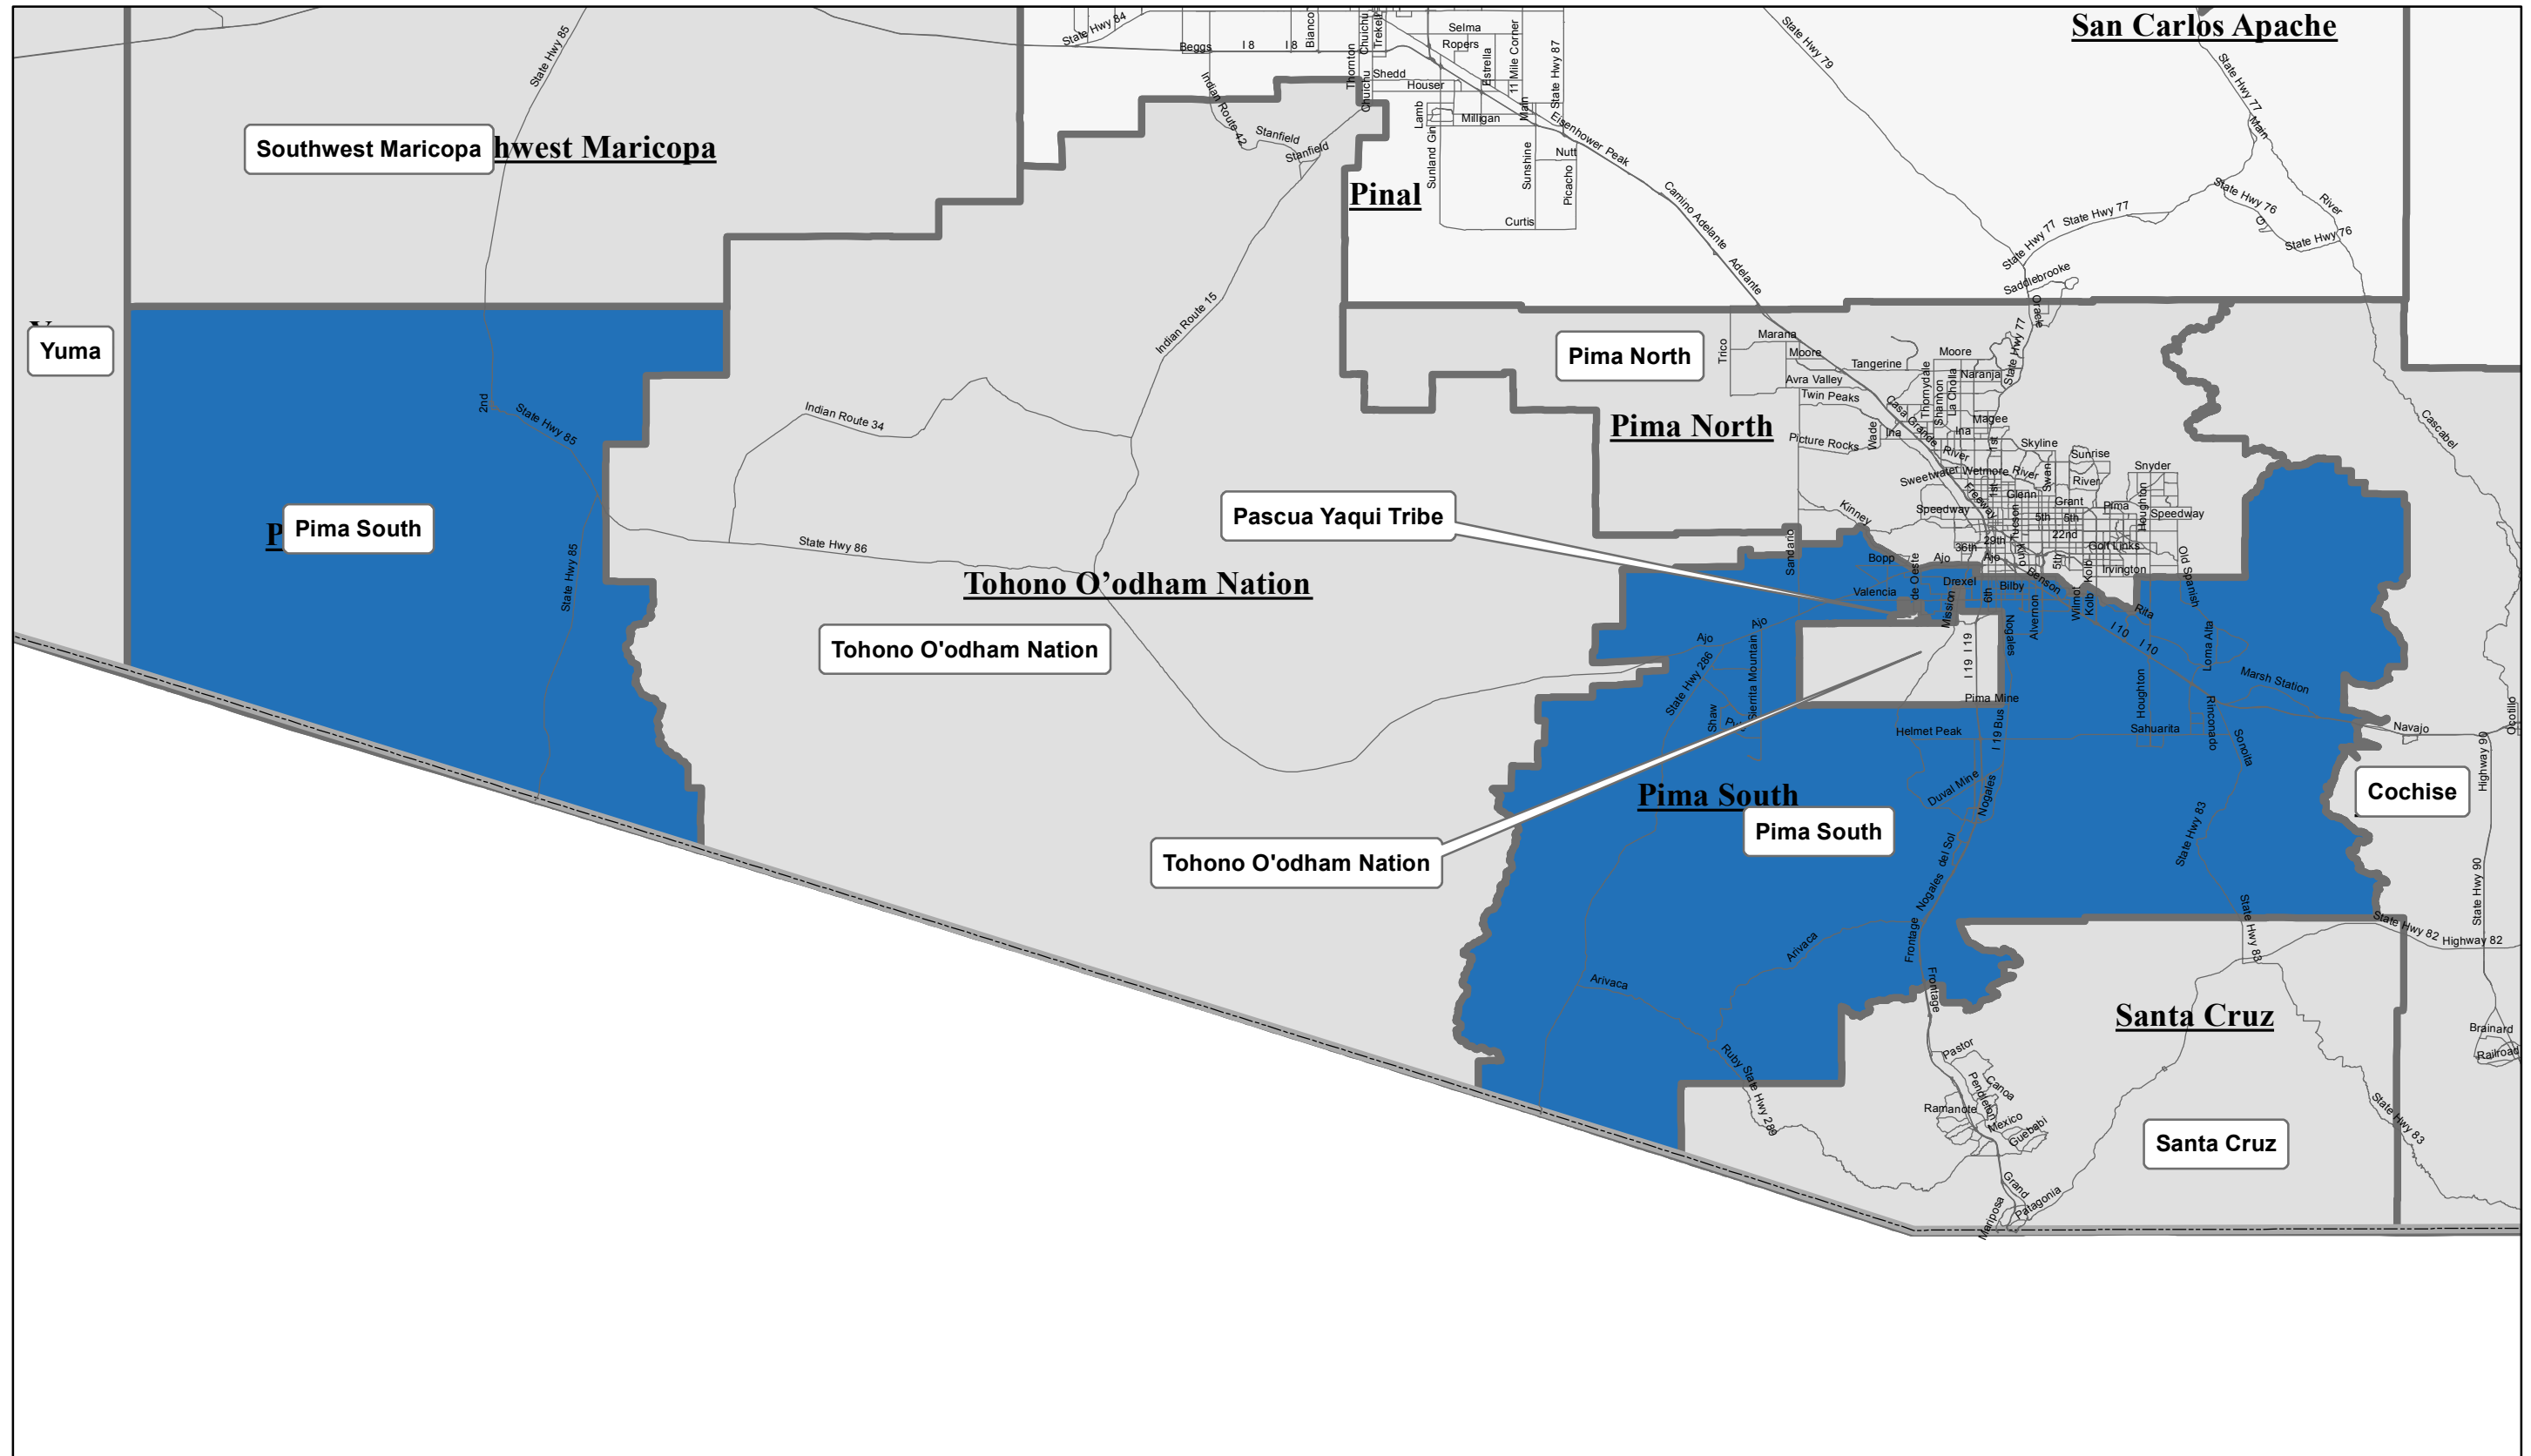

# Pima South Regional Partnership Council

## Boundary Map

**Pima South Regional Partnership Council** provides services to Pima South County including Ajo, Amado, Arivaca, Green Valley, Lukeville, Sahuarita, Sasabe, Summit View, Three Points, Vail and Why, and some Tucson ZIP codes. Pima South ZIP codes include: 85321, 85341, 85601, 85614, 85622, 85629, 85633, 85641, 85645, 85706, 85735, 85736, 85746, 85747, 85756 and 85757. The region also includes ZIP code 85645 in Santa Cruz County. The region does not include the portion of the Tohono O'odham Nation or Pascua Yaqui Tribe in Pima County nor ZIP code 85602 in Pima County.

First Things First Regional Boundary as of July 1, 2014 (FY2015)