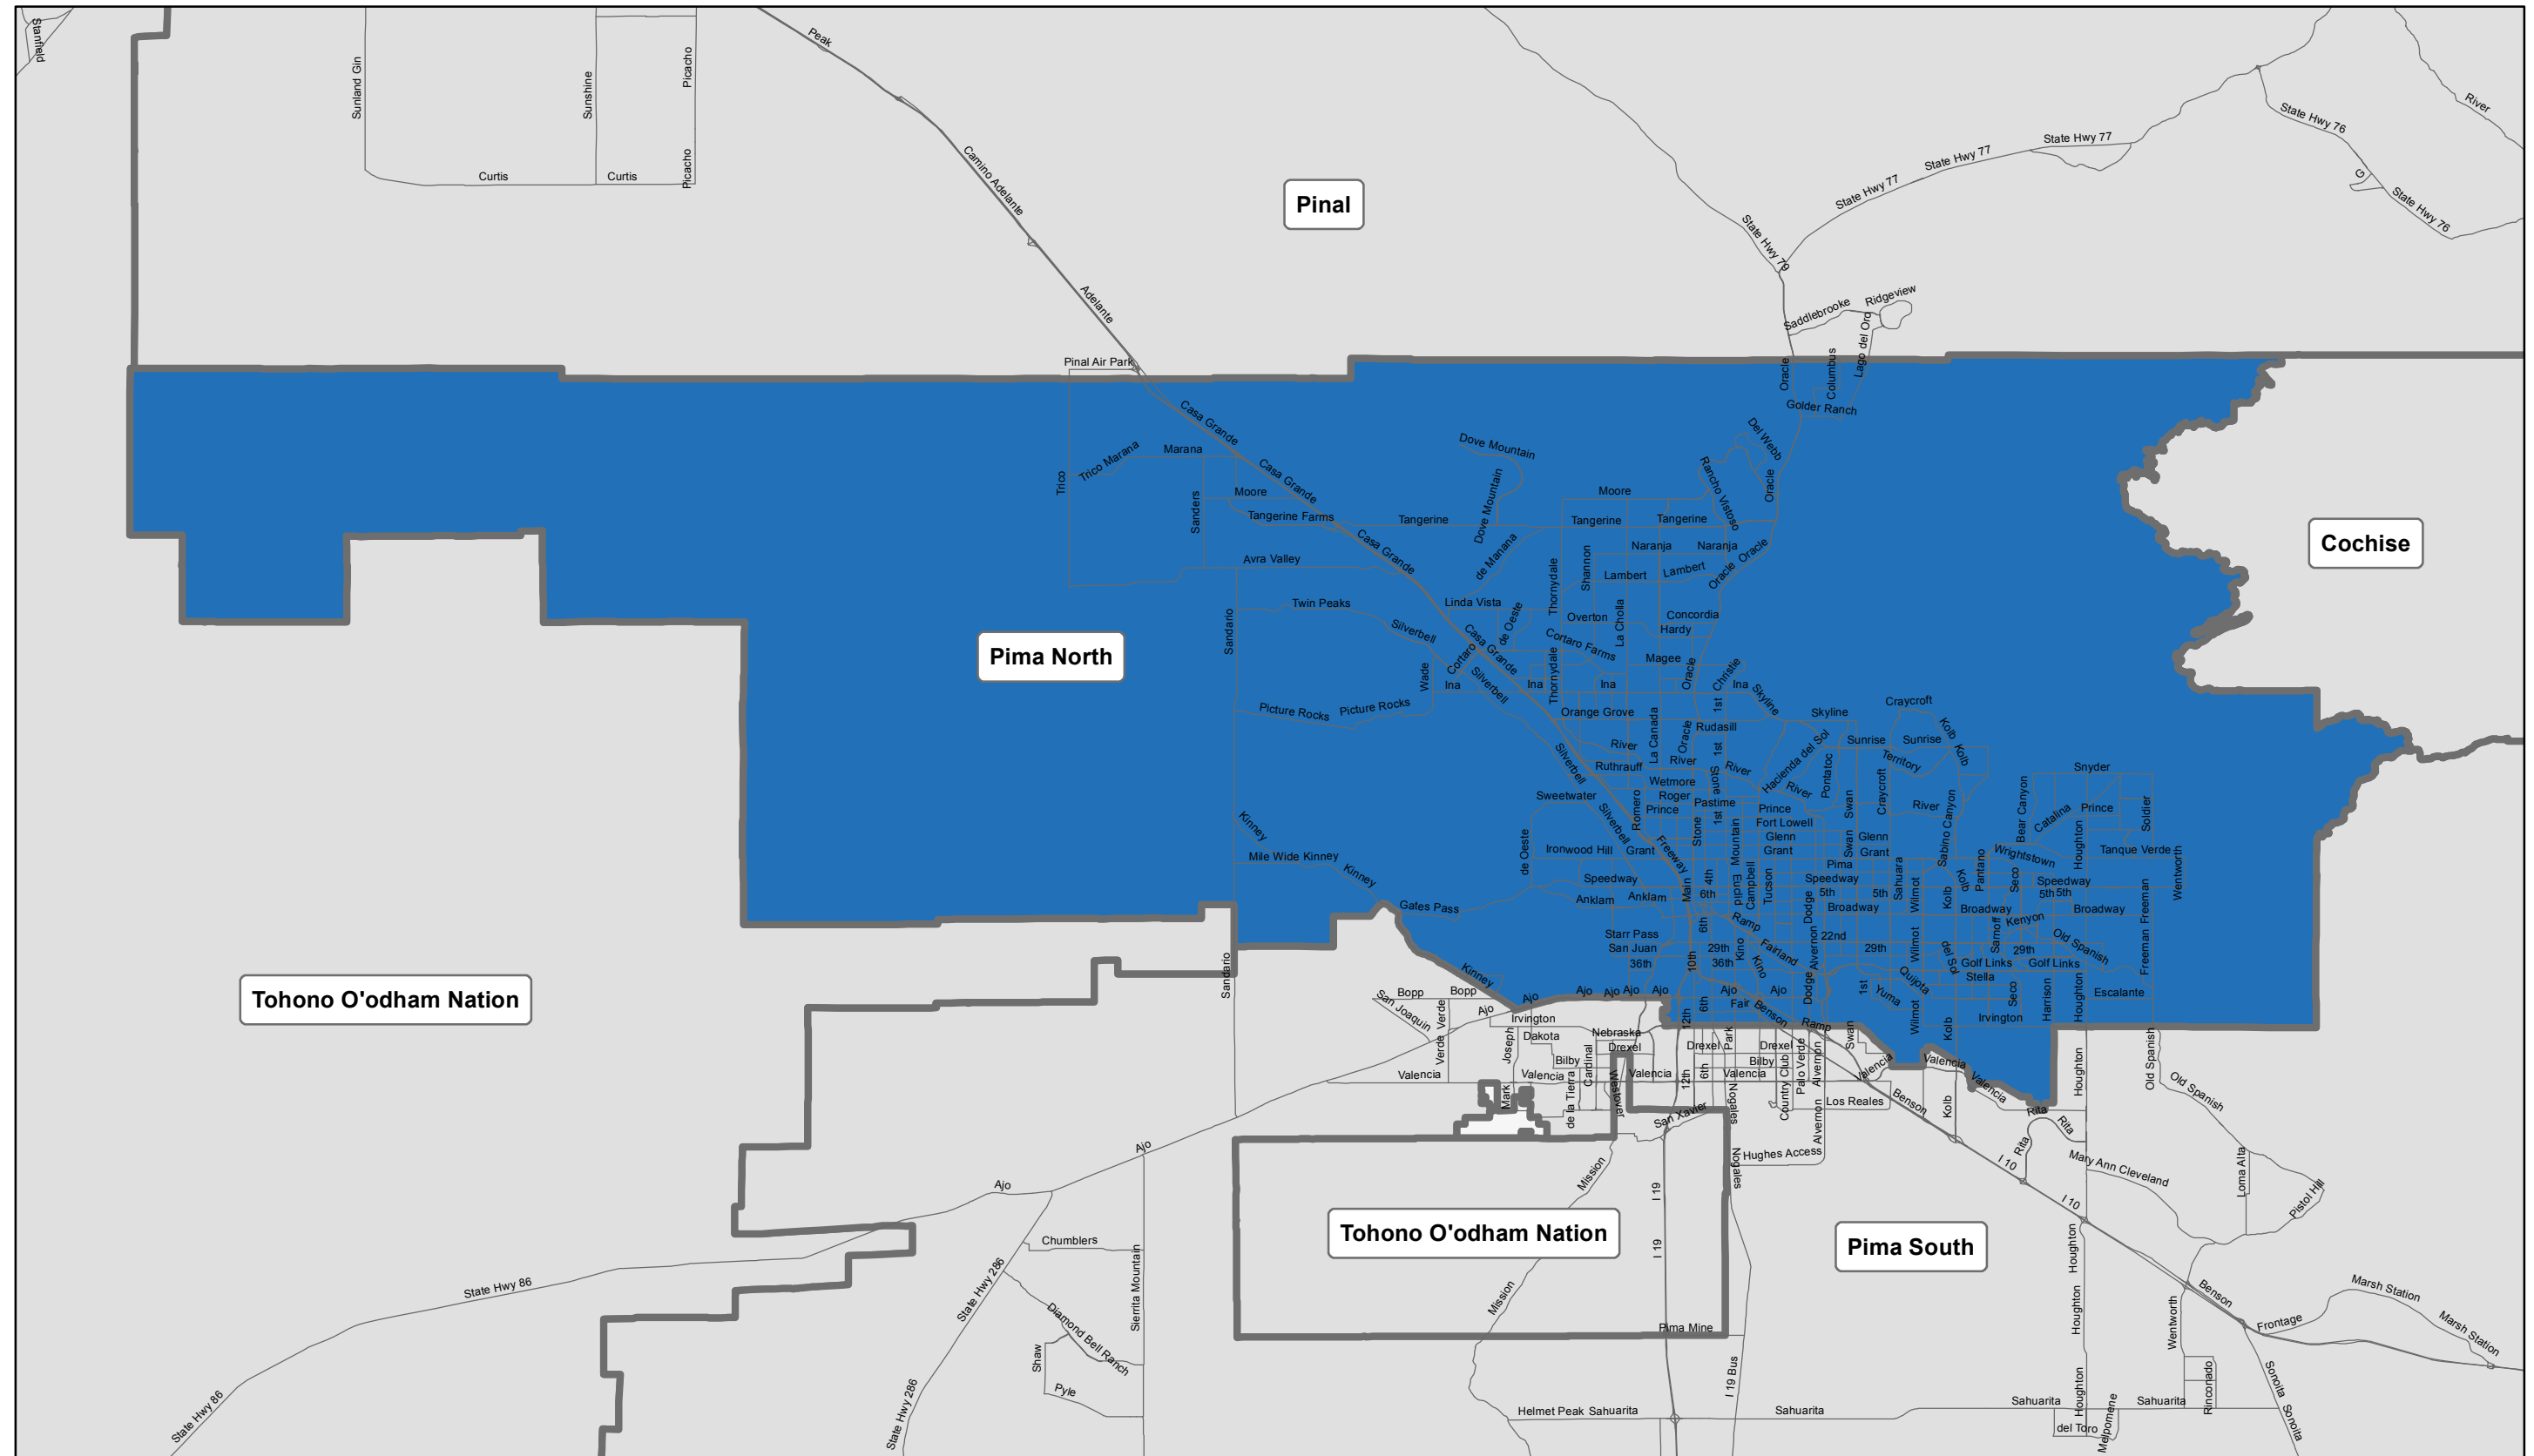

Pima North Regional Partnership Council

Boundary Map

Pima North Regional Partnership Council provides services to the communities of Catalina Foothills, Mount Lemmon, Marana, Oro Valley, Rillito, the City of South Tucson, and the Central and Northern Foothills parts of Tucson, including ZIP codes: 85619, 85658, 85701, 85704, 85705, 85707, 85708, 85709, 85710, 85711, 85712, 85713, 85714, 85715, 85716, 85718, 85719, 85726, 85730, 85737, 85739, 85741, 85742, 85743, 85745, 85748, 85749, 85750, 85755 and the portion of ZIP code 85653 in Pima County. The region also includes Davis Monthan Air Force Base.

First Things First Regional Boundary as of July 1, 2014 (FY2015)